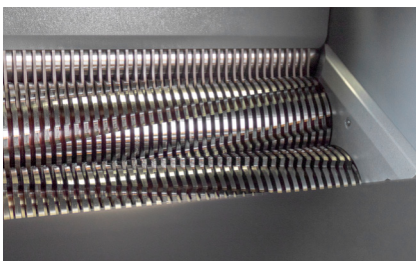

intimus VZ14.00

HIGH-SECURITY SHRED PRESS COMBI

PERFECT SHREDDING WITH HIGH PERFORMANCE

These security requirements for the destruction of sensitive data continue to increase worldwide. Higher security requirements demand ever smaller particles. The intimus heavy-duty shredders have proven themselves for decades for the destruction of large amounts of data with high or the highest security requirements. A two-stage system consisting of a pre-shredder and a security shredder ensures reliable shredding of personal data. Via the generous desk with integrated conveyor belt, the material can be conveniently fed in. The cut material from the pre-shredder (6 x 50 mm particles) then falls directly onto a conveyor belt and is transported by the shortest route to the post-shredder. This 2 x 15 mm security shredder guarantees security level P-5 according to DIN 66399 (ISO/IEC 21964).

Pre-shredder
(6 x 50 mm particles)

Security shredder
(2 x 15 mm particles)

2 x 15 mm particles of security level P-5
according to DIN 66399 (ISO/IEC 21964)